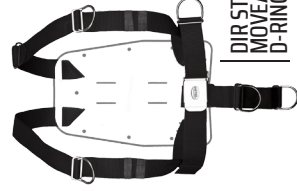

BACK PLATES

MONO ADAPTORS

HARNESSES ONLY

BACK PLATE PROTECTIONS

MONO TANK BANDS