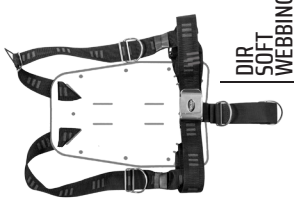

CARBON

HARNESSES ONLY

DIR FIXED D-RINGS

DIR STANDARD MOVEABLE D-RINGS

DIR HARD WEBBING

DIR SOFT WEBBING

QUICK RELEASE

COMFORT ECO