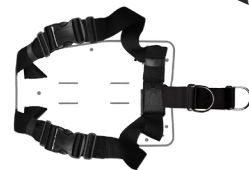

CARBON

HARNESSES ONLY

DIR FIXED D-RINGS

DIR STANDARD MOVEABLE D-RINGS

DIR HARD WEBBING

DIR SOFT WEBBING

QUICK RELEASE

COMFORT ECO

COMFORT LADY

COMFORT MINI

DIR MINI

COMFORT STANDARD

BACK PLATE PROTECTIONS

STANDARD

H-SHAPE STANDARD

H-SHAPE LADY