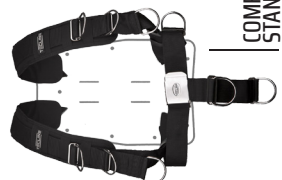

COMFORT STANDARD