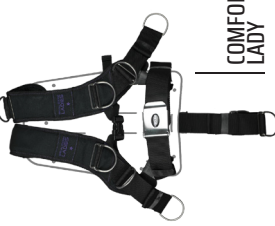

CARBON

HARNESSES ONLY

DIR FIXED D-RINGS

DIR STANDARD MOVEABLE D-RINGS

DIR HARD WEBBING

DIR SOFT WEBBING

QUICK RELEASE

COMFORT ECO

COMFORT LADY

COMFORT MINI

DIR MINI

COMFORT STANDARD

BACK PLATE PROTECTIONS

STANDARD

H-SHAPE STANDARD

H-SHAPE LADY