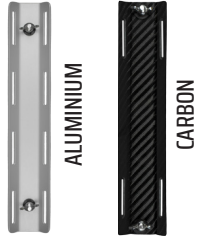

DOUBLE LADY

QUICK RELEASE

RIGHT
LEFT

THE PERFECT
CONFIGURATION

BACK PLATES

STAINLESS STEEL 3MM

STAINLESS STEEL 6MM

ALUMINIUM 3MM

CARBON

ALUMINIUM H-SHAPE

STAINLESS STEEL H-SHAPE

ALUMINIUM MINI

STAINLESS STEEL MINI

MONO ADAPTORS

STAINLESS STEEL

ALUMINIUM