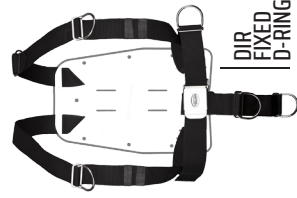

HARNESSES ONLY

DIR FIXED D-RINGS